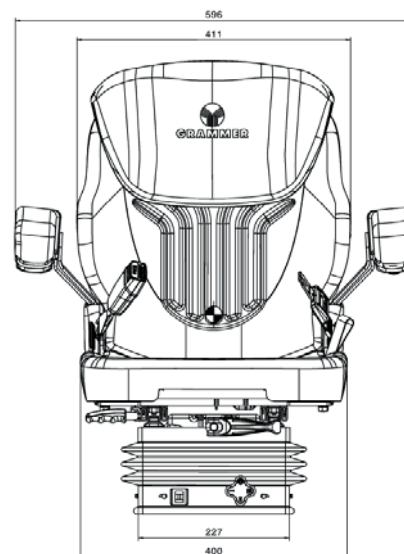

SEAT GRAMMER STANDARD COMPACTO BASIC S

- Mechanical suspension
- With horizontal suspension, blocking
- Seat cushion width 400mm
- Spring travel 80mm
- Infinitely variable height adjustment 60mm
- Horizontal adjustment 180mm
- Backrest inclination adjustment - Lumbar support, mechanically adjustable
- Automatic weight adjustment 50 - 130 kg, air-assisted

Ref. 830-371

Mechanical Suspension

Mechanical Lumbar Support

Manual Weight Adjustment