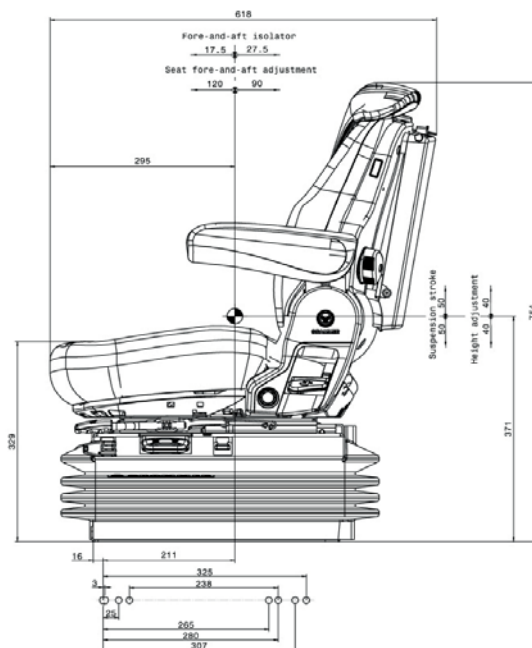

Tractor Seats

SEAT GRAMMER MAXIMO COMFORT

Standard Seat with Pneumatic Suspension

- Air suspension (12V compressor)
- Electronically controlled suspension positioning system
- 100mm vertical suspension stroke
- Non-adjustable shock absorber
- Air assisted height adjustment - 60mm
- Automatic weight adjustment
- Fore and aft isolator
- Adjustable damper
- Slide rail adjustment - 210mm
- Mechanical air lumbar support
- Backrest angle adjustment
- Height adjustable and foldable armrests
- Suspension cover
- Wide fabric cushions - 520mm

Pneumatic Suspension

Mechanical Lumbar Support

Automatic Weight Adjustment

Fore/Aft Isolator

Ref. 830-849