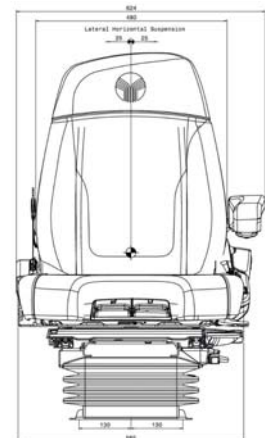

Ref. 830-352

Tractor Seats

SEAT GRAMMER MAXIMO DYNAMIC PLUS

With Dualmotion Adaptive Back Support

- Pneumatic suspension with 12 V compressor
- Dynamic Damping System®
- Suspension stroke 120 mm
- Weight adjustment, Automatic
- Height adjustment, 80 mm infinite (air-assisted)
- Climate system, passive
- Fore/aft adjustment 210 mm
- Fore/aft isolator
- Lumbar support, pneumatic
- Adjustable backrest angle
- Adaptive backrest Dualmotion
- Lateral suspension
- Seat cushion width 565 mm
- Seat heating 2-step
- Adjustable seat cushion depth and angle
- Swivel 7.5° left / 15° right
- Shock absorber, Automatic
- Armrests
Left: 80 x 380 mm, adjustable angle
Right: interface for multifunctional armrest
- APS (Automatic positioning system)
- Document box

Ref. B60615

Tractor Seats

SEAT GRAMMER MAXIMO COMFORT

Standard Seat with Pneumatic Suspension

- Air suspension (12V compressor)
- Electronically controlled suspension positioning system
- 100mm vertical suspension stroke
- Non-adjustable shock absorber
- Air assisted height adjustment - 60mm
- Automatic weight adjustment
- Fore and aft isolator
- Adjustable damper
- Slide rail adjustment - 210mm
- Mechanical air lumbar support
- Backrest angle adjustment
- Height adjustable and foldable armrests
- Suspension cover
- Wide fabric cushions - 520mm