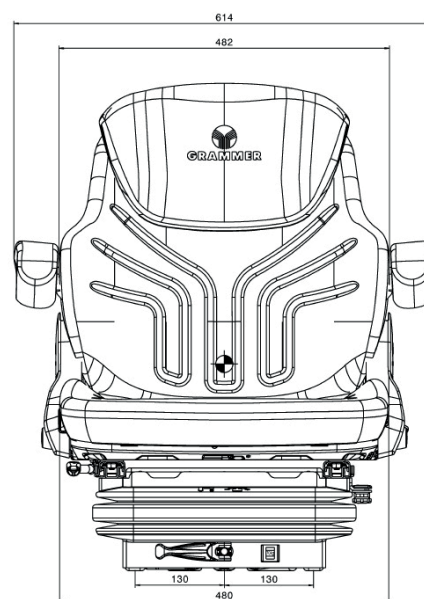

Fore/Aft Isolator

Tractor Seats

SEAT GRAMMER MAXIMO BASIC

Standard Seat with Mechanical Suspension

- Armrests 65mm x 270mm
- Shock absorber
- Adjustable backrest
- Mechanical suspension (suspension stroke 100mm)
- Manual weight adjustment
- Height adjustment : 80mm
- Fore adjustment : 210mm

Ref. B38523

Mechanical
Suspension

Mechanical
Lumbar
Support

Automatic
Weight
Adjustment

Fore/Aft
Isolator

Tractor Seats

SEAT GRAMMER MAXIMO BLACK EDITION

- Mechanical suspension
- 100mm vertical suspension stroke
- Non-adjustable shock absorber
- Mechanical height adjustment - 60mm
- Manual weight adjustment
- Fore and aft isolator
- Adjustable damper
- Slide rail adjustment - 210mm
- Mechanical air lumbar support
- Backrest angle adjustment
- Height adjustable and foldable armrests
- Suspension cover
- Wide fabric cushions - 480mm

Ref. 830-351

Tractor Seats

SEAT GRAMMER STANDARD COMPACTO BASIC S

- Mechanical suspension
- With horizontal suspension, blocking
- Seat cushion width 400mm
- Spring travel 80mm
- Infinitely variable height adjustment 60mm
- Horizontal adjustment 180mm
- Backrest inclination adjustment - Lumbar support, mechanically adjustable
- Automatic weight adjustment 50 - 130 kg, air-assisted