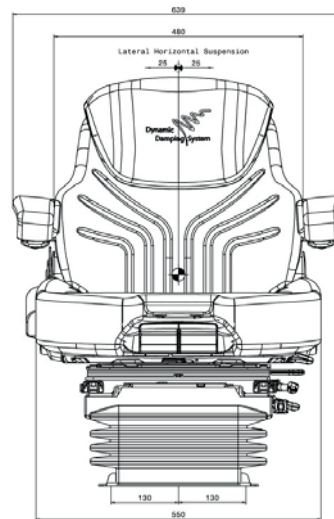

- Dynamic damping air suspension system (12V compressor)
- Electronically controlled suspension positioning system
- 100mm vertical suspension stroke
- Non-adjustable shock absorber
- Air assisted height adjustment - 80mm
- Automatic weight adjustment
- Horizontal suspension
- Lateral suspension
- Fore and aft isolator
- Adjustable damper
- Swivel - $\pm 20^\circ$
- Slide rail adjustment - 210mm
- Pneumatic air lumbar support
- Seat heating
- Passive climate system
- Integrated backrest extension
- Backrest angle adjustment
- Adjustable seat cushion length & angle
- Height adjustable and foldable armrests
- Suspension cover
- Document holder
- Wide fabric cushions - 550mm

Pneumatic Suspension	Dynamic Damping System	Pneumatic Lumbar Support	Adjustable Swivel	Automatic Shock Absorber
Automatic Positioning System	Automatic Weight Adjustment	Lateral Suspension	Fore/Aft Isolator	

Ref. 830-352