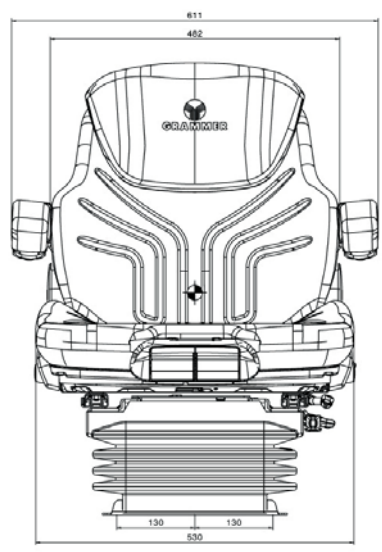

Tractor Seats

SEAT GRAMMER MAXIMO COMFORT PLUS

Standard Seat with Automatic Positioning System

- Air suspension (12 V compressor)
- Electronically controlled suspension positioning system
- Adjustable seat base cushion
- Backrest angle adjustment
- Wide fabric cushions - 530mm
- Height adjustable and foldable armrests
- Automatic weight adjustment
- Material: fabric

Ref. 830-350