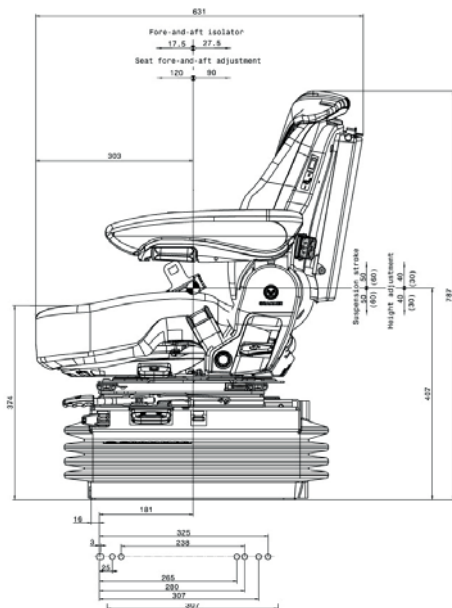

- Dynamic damping air suspension system (12V compressor)
- Electronically controlled suspension positioning system
- 100mm vertical suspension stroke
- Non-adjustable shock absorber
- Air assisted height adjustment - 80mm
- Automatic weight adjustment
- Horizontal suspension
- Lateral suspension
- Fore and aft isolator
- Adjustable damper
- Swivel - $\pm 20^\circ$
- Slide rail adjustment - 210mm
- Pneumatic air lumbar support
- Seat heating
- Passive climate system
- Integrated backrest extension
- Backrest angle adjustment
- Adjustable seat cushion length & angle
- Height adjustable and foldable armrests
- Suspension cover
- Document holder
- Wide fabric cushions - 550mm

Pneumatic Suspension	Dynamic Damping System	Pneumatic Lumbar Support	Adjustable Swivel	Automatic Shock Absorber
Automatic Positioning System	Automatic Weight Adjustment	Lateral Suspension	Fore/Aft Isolator	

Ref. 830-352