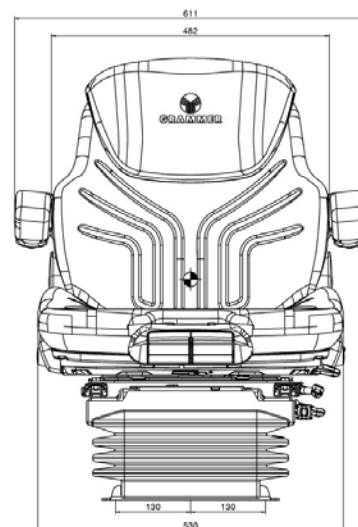

Fore/Aft Isolator

Tractor Seats

SEAT GRAMMER MAXIMO BASIC

Standard Seat with Mechanical Suspension

- Armrests 65mm x 270mm
- Shock absorber
- Adjustable backrest
- Mechanical suspension (suspension stroke 100mm)
- Manual weight adjustment
- Height adjustment : 80mm
- Fore adjustment : 210mm