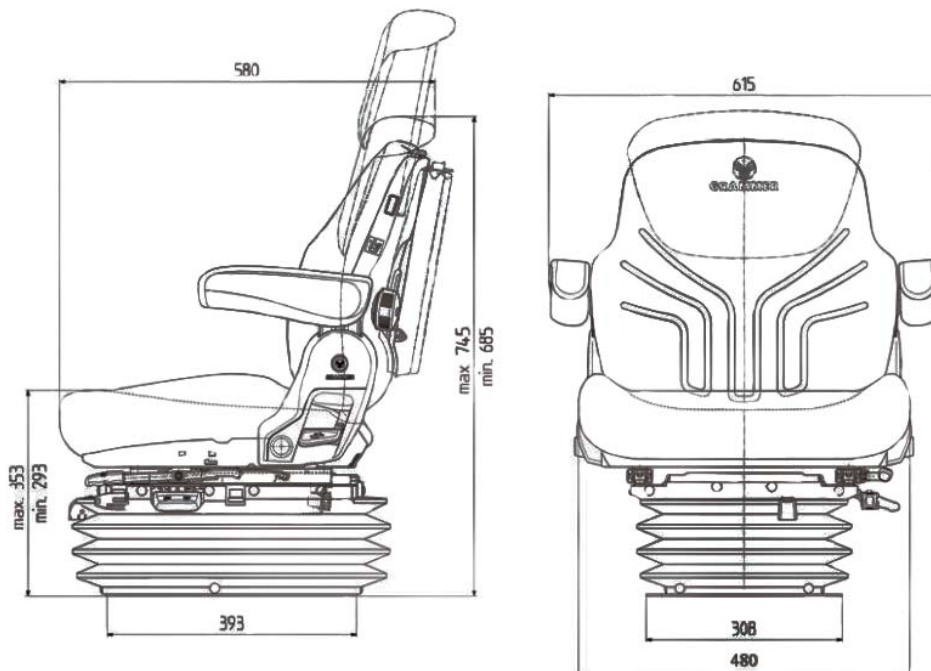

Ref. B38523

Mechanical
Suspension

Mechanical
Lumbar
Support

Automatic
Weight
Adjustment

Fore/Aft
Isolator

Tractor Seats

SEAT GRAMMER MAXIMO BLACK EDITION

- Mechanical suspension
- 100mm vertical suspension stroke
- Non-adjustable shock absorber
- Mechanical height adjustment - 60mm
- Manual weight adjustment
- Fore and aft isolator
- Adjustable damper
- Slide rail adjustment - 210mm
- Mechanical air lumbar support
- Backrest angle adjustment
- Height adjustable and foldable armrests
- Suspension cover
- Wide fabric cushions - 480mm

Ref. 830-351

Tractor Seats

SEAT GRAMMER STANDARD COMPACTO BASIC S

- Mechanical suspension
- With horizontal suspension, blocking
- Seat cushion width 400mm
- Spring travel 80mm
- Infinitely variable height adjustment 60mm
- Horizontal adjustment 180mm
- Backrest inclination adjustment - Lumbar support, mechanically adjustable
- Automatic weight adjustment 50 - 130 kg, air-assisted