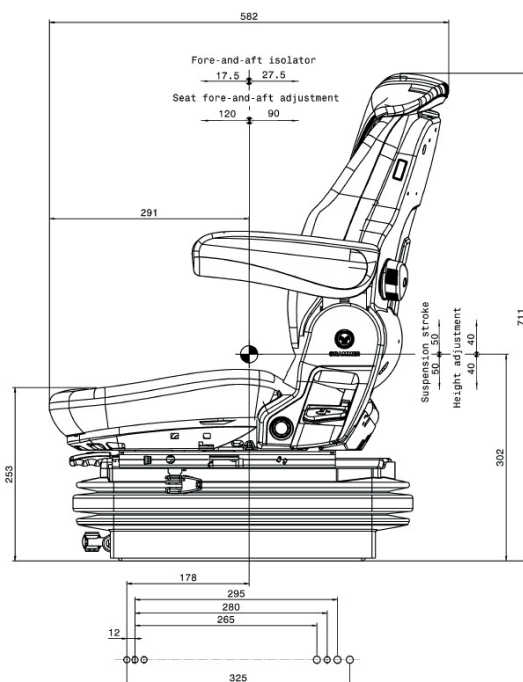

Ref. B38523

Mechanical
Suspension

Mechanical
Lumbar
Support

Automatic
Weight
Adjustment

Fore/Aft
Isolator

Tractor Seats

SEAT GRAMMER MAXIMO BLACK EDITION

- Mechanical suspension
- 100mm vertical suspension stroke
- Non-adjustable shock absorber
- Mechanical height adjustment - 60mm
- Manual weight adjustment
- Fore and aft isolator
- Adjustable damper
- Slide rail adjustment - 210mm
- Mechanical air lumbar support
- Backrest angle adjustment
- Height adjustable and foldable armrests
- Suspension cover
- Wide fabric cushions - 480mm