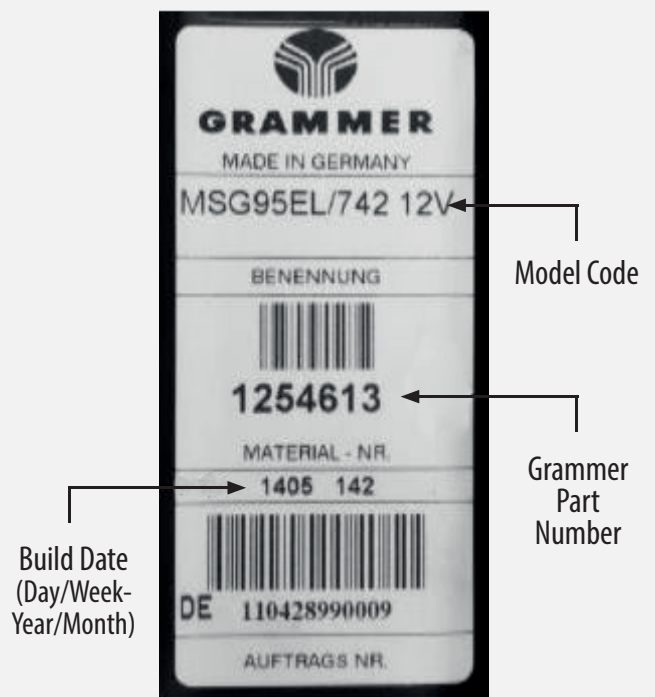

Silver Label

The product identification details for all GRAMMER seats are shown on the silver label which can be found on the back of the seat or on top of the suspension unit. The key information on this label is the model code, GRAMMER part number and build date. An example is shown here :