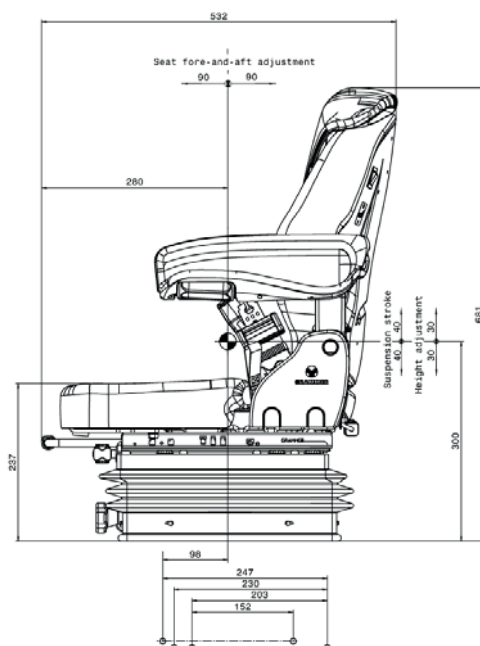

Ref. 830-371

Mechanical Suspension

Mechanical Lumbar Support

Manual Weight Adjustment

Spare Parts

- AIR RESERVOIR
- LOW FREQUENCY AUXILIARY

Ref. B39108

- HANDLE & SPINDLE
- WEIGHT ADJUSTMENT - MSG83/DS8

Ref. B39076

- KIT
- AIR HOSE (AIR SPRING TO COMPRESSOR)

Ref. B39145

- AIR HOSE KIT
- SUSPENSION

Ref. B39097

- MANIFOLD COMPLETE
- AIR (LEVEL CONTROL) - AL-A

Ref. B39147

- KIT
- AIR SPRING