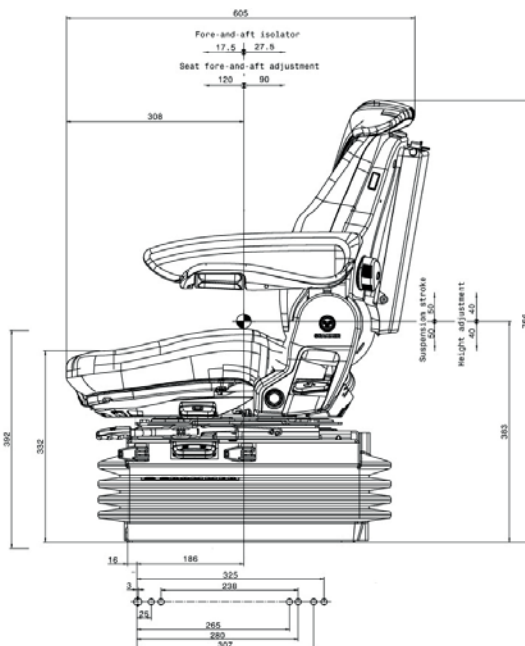

Fore/Aft Isolator

Tractor Seats

SEAT GRAMMER MAXIMO BASIC

Standard Seat with Mechanical Suspension

- Armrests 65mm x 270mm
- Shock absorber
- Adjustable backrest
- Mechanical suspension (suspension stroke 100mm)
- Manual weight adjustment
- Height adjustment : 80mm
- Fore adjustment : 210mm