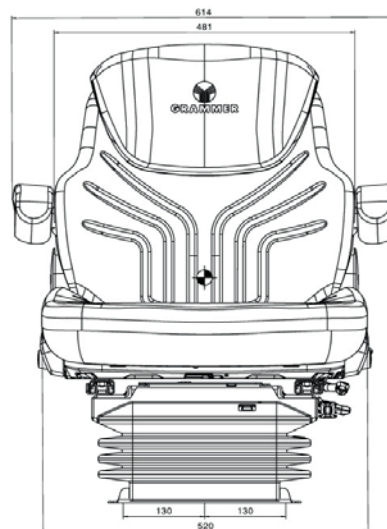

Tractor Seats

SEAT GRAMMER MAXIMO COMFORT

Standard Seat with Pneumatic Suspension

- Air suspension (12V compressor)
- Electronically controlled suspension positioning system
- 100mm vertical suspension stroke
- Non-adjustable shock absorber
- Air assisted height adjustment - 60mm
- Automatic weight adjustment
- Fore and aft isolator
- Adjustable damper
- Slide rail adjustment - 210mm
- Mechanical air lumbar support
- Backrest angle adjustment
- Height adjustable and foldable armrests
- Suspension cover
- Wide fabric cushions - 520mm

Pneumatic Suspension

Mechanical Lumbar Support

Automatic Weight Adjustment

Fore/Aft Isolator

Ref. 830-849