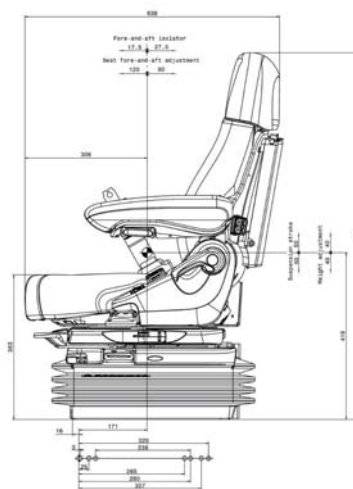

Ref. 830-352

Tractor Seats

SEAT GRAMMER MAXIMO DYNAMIC PLUS

With Dualmotion Adaptive Back Support

- Pneumatic suspension with 12 V compressor
- Dynamic Damping System®
- Suspension stroke 120 mm
- Weight adjustment, Automatic
- Height adjustment, 80 mm infinite (air-assisted)
- Climate system, passive
- Fore/aft adjustment 210 mm
- Fore/aft isolator
- Lumbar support, pneumatic
- Adjustable backrest angle
- Adaptive backrest Dualmotion
- Lateral suspension
- Seat cushion width 565 mm
- Seat heating 2-step
- Adjustable seat cushion depth and angle
- Swivel 7.5° left / 15° right
- Shock absorber, Automatic
- Armrests
Left: 80 x 380 mm, adjustable angle
Right: interface for multifunctional armrest
- APS (Automatic positioning system)
- Document box

Ref. B60615

Tractor Seats

SEAT GRAMMER MAXIMO COMFORT

Standard Seat with Pneumatic Suspension

- Air suspension (12V compressor)
- Electronically controlled suspension positioning system
- 100mm vertical suspension stroke
- Non-adjustable shock absorber
- Air assisted height adjustment - 60mm
- Automatic weight adjustment
- Fore and aft isolator
- Adjustable damper
- Slide rail adjustment - 210mm
- Mechanical air lumbar support
- Backrest angle adjustment
- Height adjustable and foldable armrests
- Suspension cover
- Wide fabric cushions - 520mm