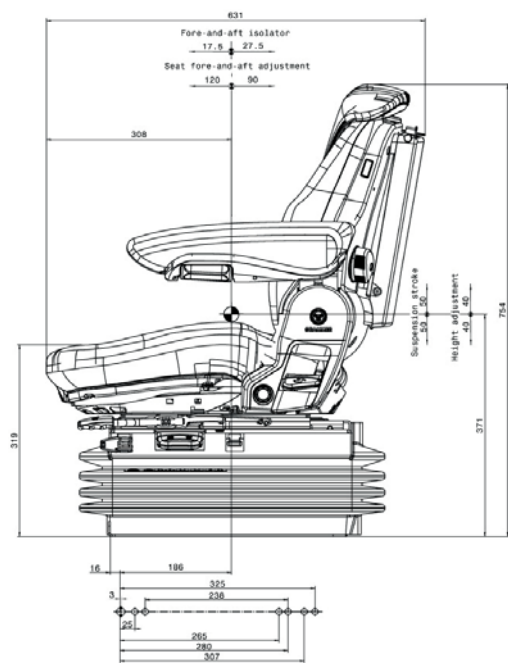

Tractor Seats

SEAT GRAMMER MAXIMO COMFORT PLUS

Standard Seat with Automatic Positioning System

- Air suspension (12 V compressor)
- Electronically controlled suspension positioning system
- Adjustable seat base cushion
- Backrest angle adjustment
- Wide fabric cushions - 530mm
- Height adjustable and foldable armrests
- Automatic weight adjustment
- Material: fabric

Ref. 830-350