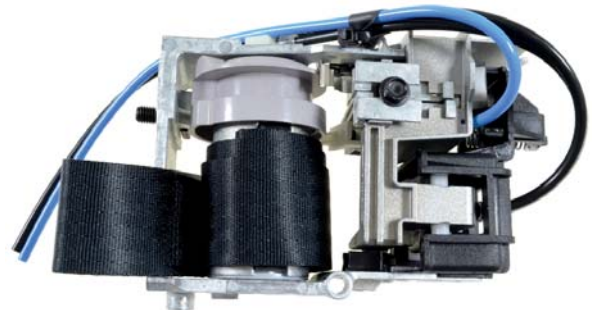

- VALVE ASSEMBLY
- LEVEL CONTROL

Ref. B39148